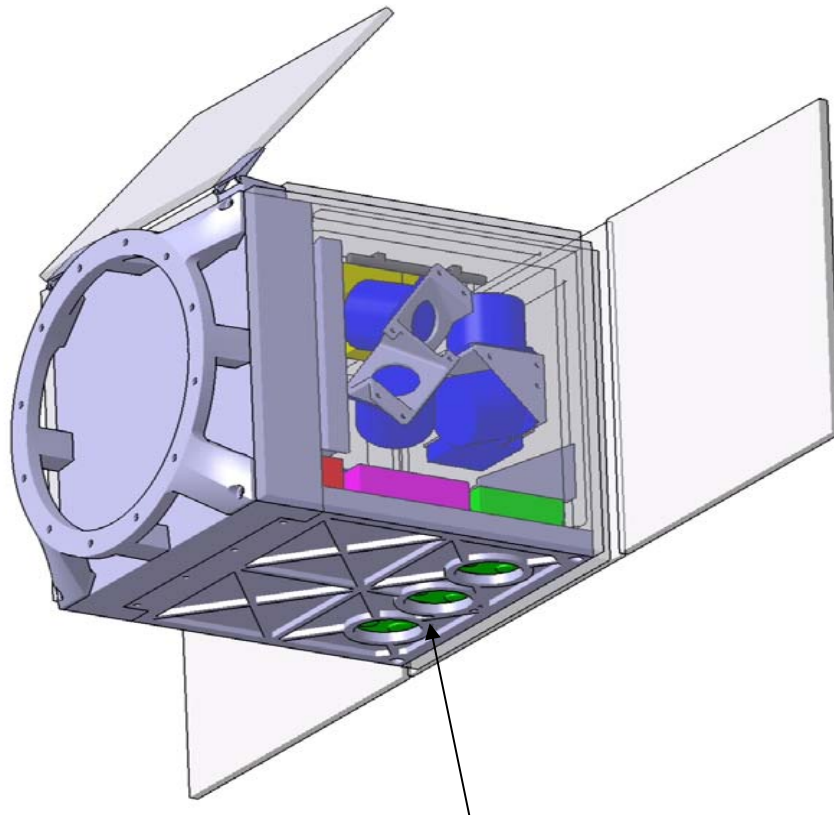

> Satellitentechnik - BayernSat BayernSat Layout

> Satellitentechnik - BayernSat

BayernSat Attitude – depends on Mode

Nadir Side

Earth Observation mode,
Cameras towards Earth

Antenna Side

(Telepresence mode,
Antenna towards Artemis)

Sunny Side

Charge mode,
Solar Cells towards Sun

> Satellitentechnik - BayernSat SatOrb

- Missionsanalyse-Software
- entwickelt zusammen mit SUPAERO Toulouse