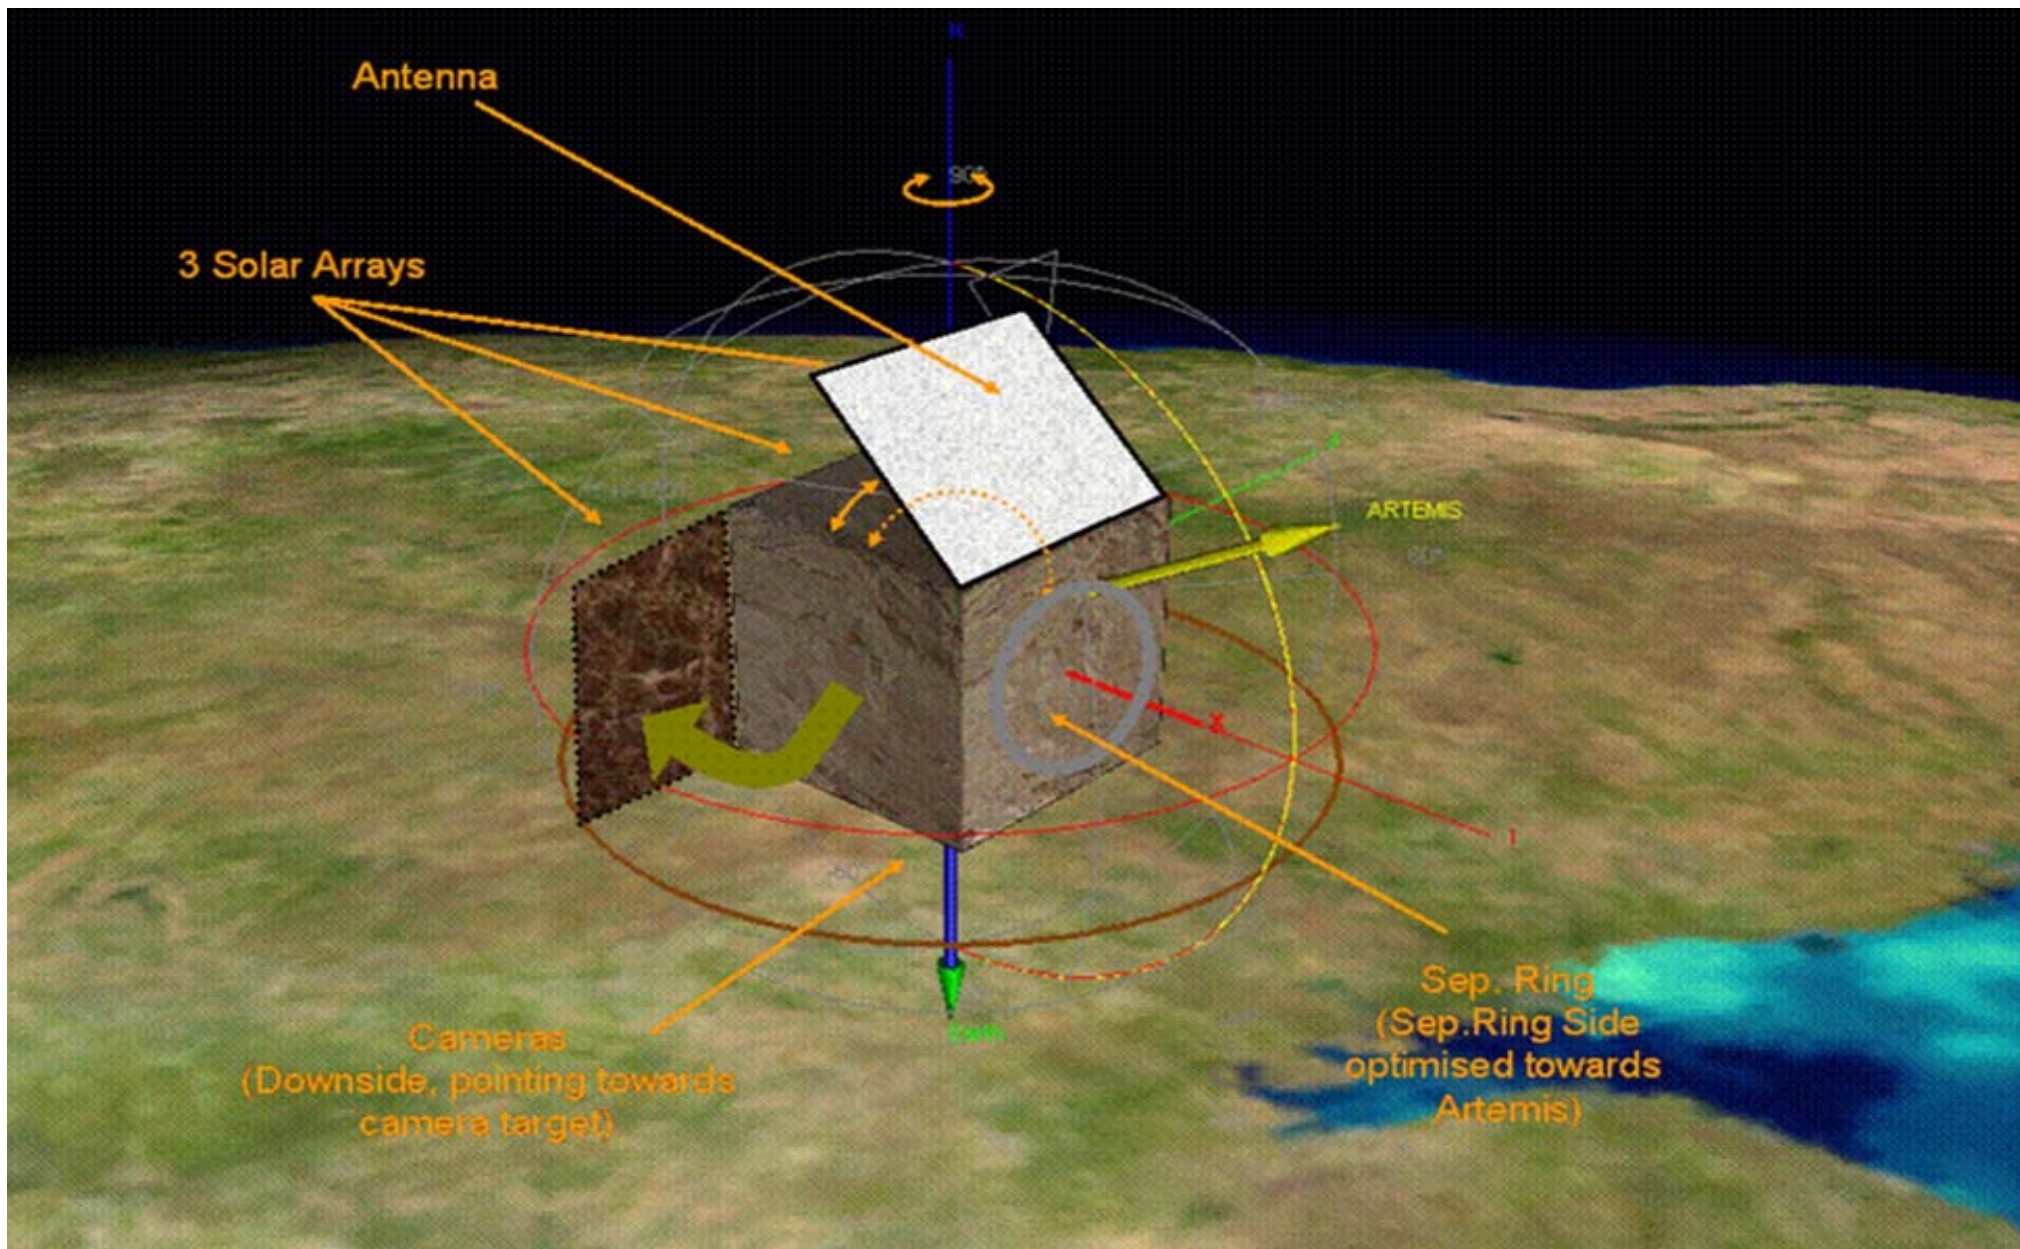

> Satellitentechnik - BayernSat BayernSat Layout

> Satellitentechnik - BayernSat

BayernSat Attitude – depends on Mode

Nadir Side

Earth Observation mode,
Cameras towards Earth

Antenna Side

(Telepresence mode,
Antenna towards Artemis)

Sunny Side

Charge mode,
Solar Cells towards Sun

> Satellitentechnik - BayernSat SatOrb

- Missionsanalyse-Software
- entwickelt zusammen mit SUPAERO Toulouse