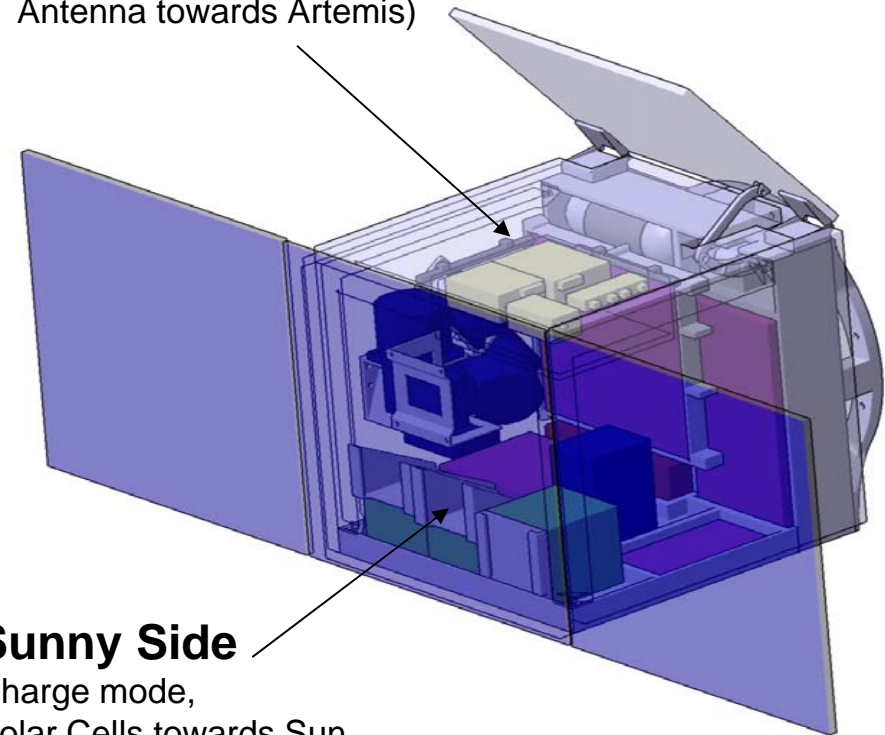

> Satellitentechnik - BayernSat BayernSat Layout

> Satellitentechnik - BayernSat

BayernSat Attitude – depends on Mode

Nadir Side

Earth Observation mode,
Cameras towards Earth

Antenna Side

(Telepresence mode,
Antenna towards Artemis)

Sunny Side

Charge mode,
Solar Cells towards Sun

> Satellitentechnik - BayernSat SatOrb

- Missionsanalyse-Software
- entwickelt zusammen mit SUPAERO Toulouse